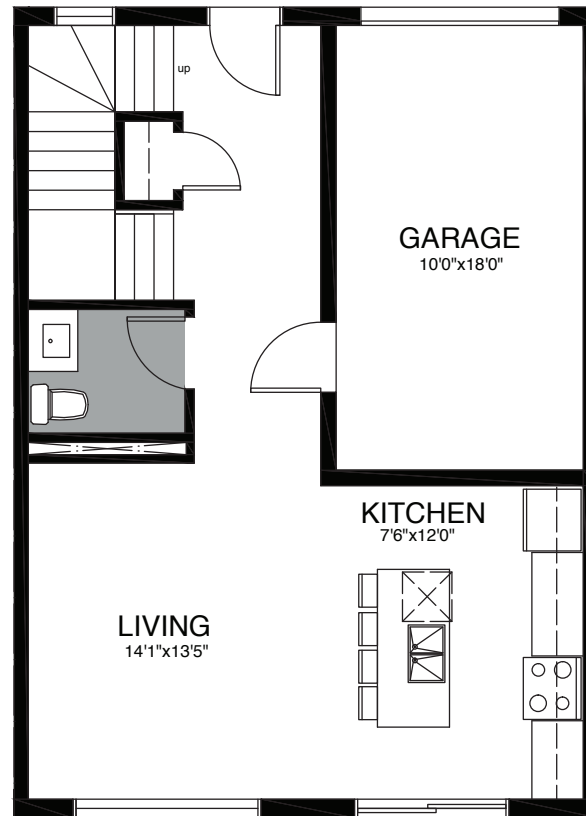

FRONT ELEVATION

BUTTERCUP 1200 SQ FT
3 Bedroom, 2.5 Bathroom

All illustrations are artist's concept. All plans and dimensions are approximate and subject to change without notice. Note that plans and room dimensions may vary according to elevation. E&O.E.

TALBOT
ON THE TRAIL

SECOND FLOOR

GROUND FLOOR

LOWER FLOOR

BUTTERCUP 1200 SQ FT

3 Bedroom, 2.5 Bathroom

All illustrations are artist's concept. All plans and dimensions are approximate and subject to change without notice. Note that plans and room dimensions may vary according to elevation. E&O.E.