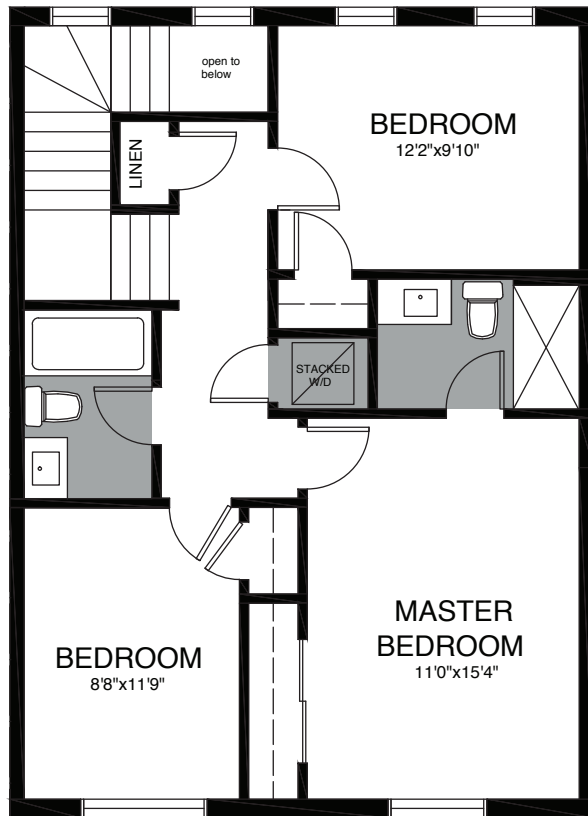

FRONT ELEVATION

BUTTERCUP 1200 SQ FT
3 Bedroom, 2.5 Bathroom

All illustrations are artist's concept. All plans and dimensions are approximate and subject to change without notice. Note that plans and room dimensions may vary according to elevation. E&O.E.

TALBOT
ON THE TRAIL

SECOND FLOOR

GROUND FLOOR

LOWER FLOOR

BUTTERCUP 1200 SQ FT

3 Bedroom, 2.5 Bathroom

All illustrations are artist's concept. All plans and dimensions are approximate and subject to change without notice. Note that plans and room dimensions may vary according to elevation. E&O.E.