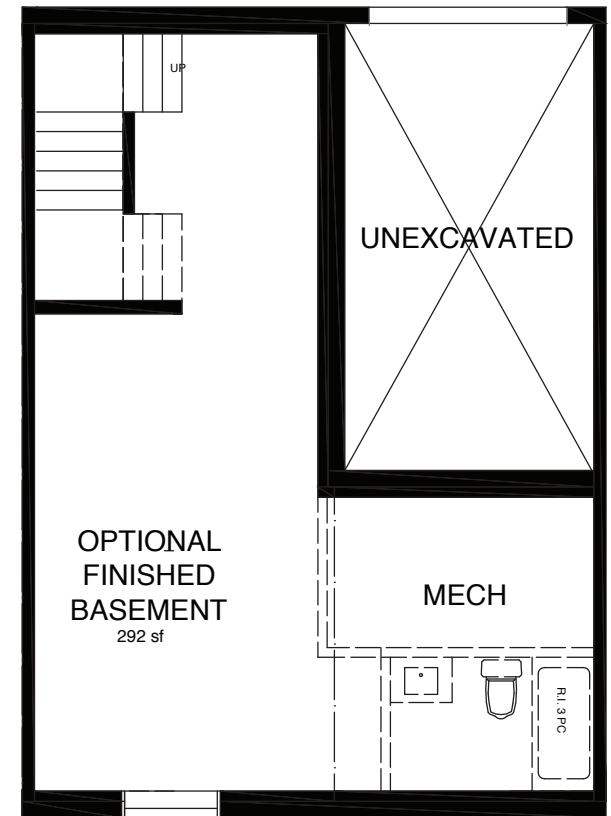

FRONT ELEVATION

BUTTERCUP 1200 SQ FT
3 Bedroom, 2.5 Bathroom

All illustrations are artist's concept. All plans and dimensions are approximate and subject to change without notice. Note that plans and room dimensions may vary according to elevation. E&O.E.

TALBOT
ON THE TRAIL

SECOND FLOOR

GROUND FLOOR

LOWER FLOOR

BUTTERCUP 1200 SQ FT

3 Bedroom, 2.5 Bathroom

All illustrations are artist's concept. All plans and dimensions are approximate and subject to change without notice. Note that plans and room dimensions may vary according to elevation. E&O.E.