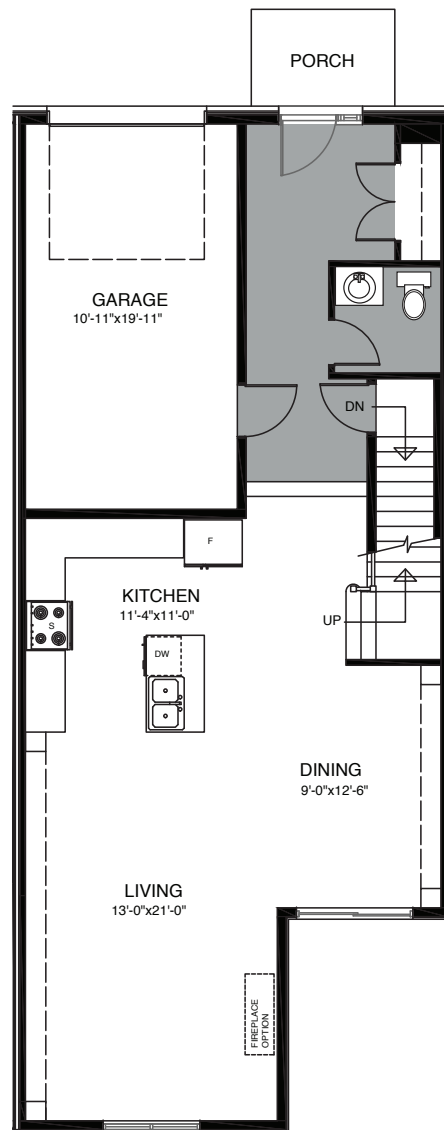

FRONT ELEVATION

**GERANIUM** 1840 SQ FT  
3 Bedroom, 2.5 Bathroom

All illustrations are artist's concept. All plans and dimensions are approximate and subject to change without notice. Note that plans and room dimensions may vary according to elevation. E&O.E.

**TALBOT**  
ON THE TRAIL

**BASEMENT**

**GROUND FLOOR**

**SECOND FLOOR**

**GERANIUM** 1840 SQ FT  
3 Bedroom, 2.5 Bathroom

All illustrations are artist's concept. All plans and dimensions are approximate and subject to change without notice. Note that plans and room dimensions may vary according to elevation. E&O.E.