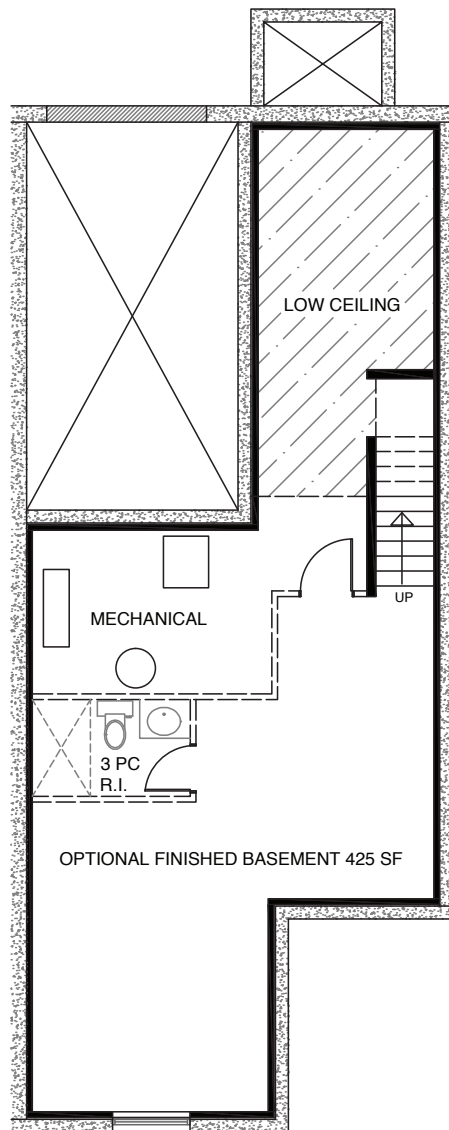

FRONT ELEVATION

**GERANIUM** 1840 SQ FT  
3 Bedroom, 2.5 Bathroom

All illustrations are artist's concept. All plans and dimensions are approximate and subject to change without notice. Note that plans and room dimensions may vary according to elevation. E&O.E.

**TALBOT**  
ON THE TRAIL

**BASEMENT**

**GROUND FLOOR**

**SECOND FLOOR**

**GERANIUM** 1840 SQ FT  
3 Bedroom, 2.5 Bathroom

All illustrations are artist's concept. All plans and dimensions are approximate and subject to change without notice. Note that plans and room dimensions may vary according to elevation. E&O.E.