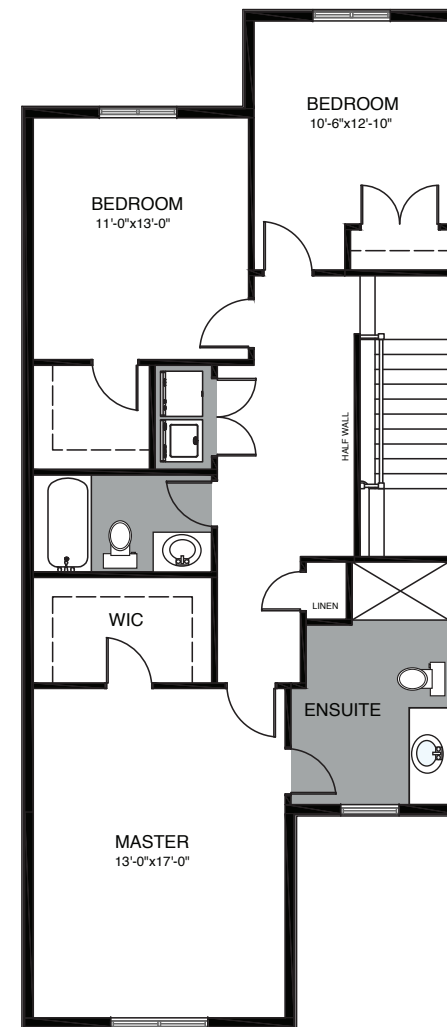

FRONT ELEVATION

**GERANIUM** 1840 SQ FT  
3 Bedroom, 2.5 Bathroom

All illustrations are artist's concept. All plans and dimensions are approximate and subject to change without notice. Note that plans and room dimensions may vary according to elevation. E&O.E.

**TALBOT**  
ON THE TRAIL

**BASEMENT**

**GROUND FLOOR**

**SECOND FLOOR**

**GERANIUM** 1840 SQ FT  
3 Bedroom, 2.5 Bathroom

All illustrations are artist's concept. All plans and dimensions are approximate and subject to change without notice. Note that plans and room dimensions may vary according to elevation. E&O.E.