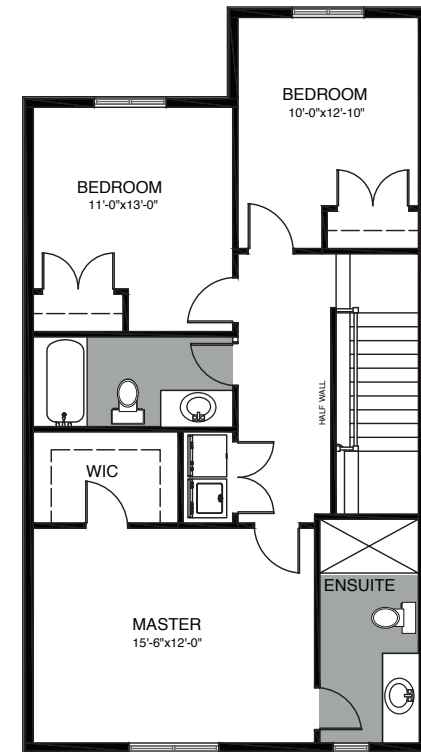

FRONT ELEVATION

GOLDENROD 1670 SQ FT
3 Bedroom, 2.5 Bathroom

All illustrations are artist's concept. All plans and dimensions are approximate and subject to change without notice. Note that plans and room dimensions may vary according to elevation. E&O.E.

TALBOT
ON THE TRAIL

BASEMENT

GROUND FLOOR

SECOND FLOOR

GOLDENROD 1670 SQ FT

3 Bedroom, 2.5 Bathroom

All illustrations are artist's concept. All plans and dimensions are approximate and subject to change without notice. Note that plans and room dimensions may vary according to elevation. E&O.E.