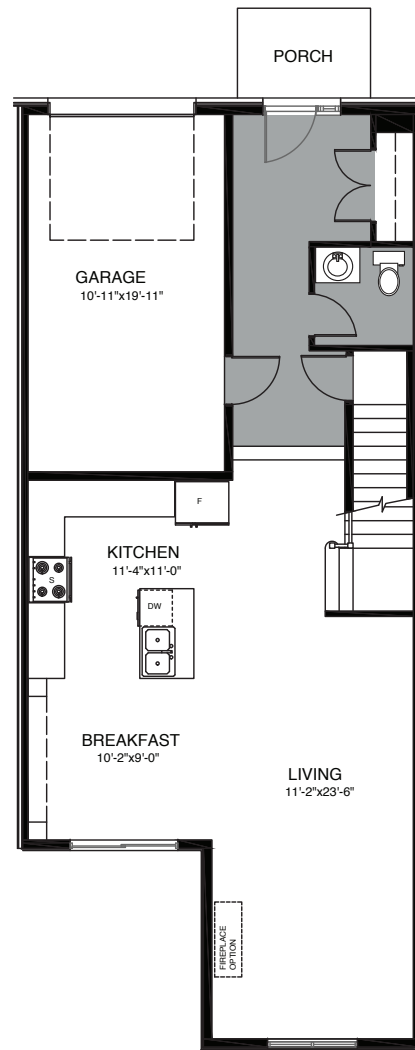

FRONT ELEVATION

GOLDENROD 1670 SQ FT
3 Bedroom, 2.5 Bathroom

All illustrations are artist's concept. All plans and dimensions are approximate and subject to change without notice. Note that plans and room dimensions may vary according to elevation. E&O.E.

TALBOT
ON THE TRAIL

BASEMENT

GROUND FLOOR

SECOND FLOOR

GOLDENROD 1670 SQ FT

3 Bedroom, 2.5 Bathroom

All illustrations are artist's concept. All plans and dimensions are approximate and subject to change without notice. Note that plans and room dimensions may vary according to elevation. E&O.E.