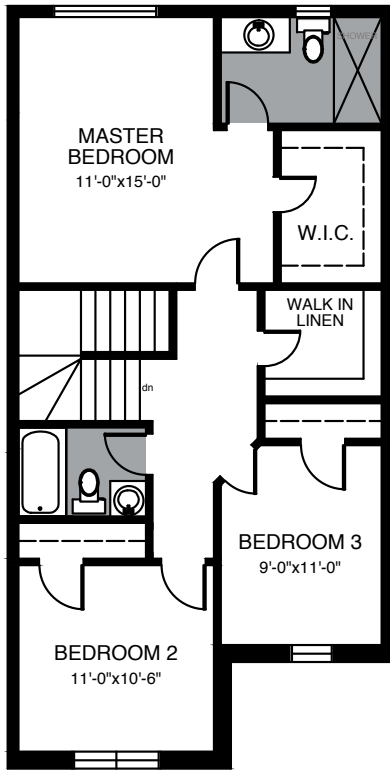

HERON 1785 SQ FT

3 Bedroom, 2.5 Bathroom

All illustrations are artist's concept. All plans and dimensions are approximate and subject to change without notice. Note that plans and room dimensions may vary according to elevation. E&O.E.

WEST MEADOWS

SECOND FLOOR

GROUND FLOOR

BASEMENT

HERON 1785 SQ FT

3 Bedroom, 2.5 Bathroom

All illustrations are artist's concept. All plans and dimensions are approximate and subject to change without notice. Note that plans and room dimensions may vary according to elevation. E&O.E.