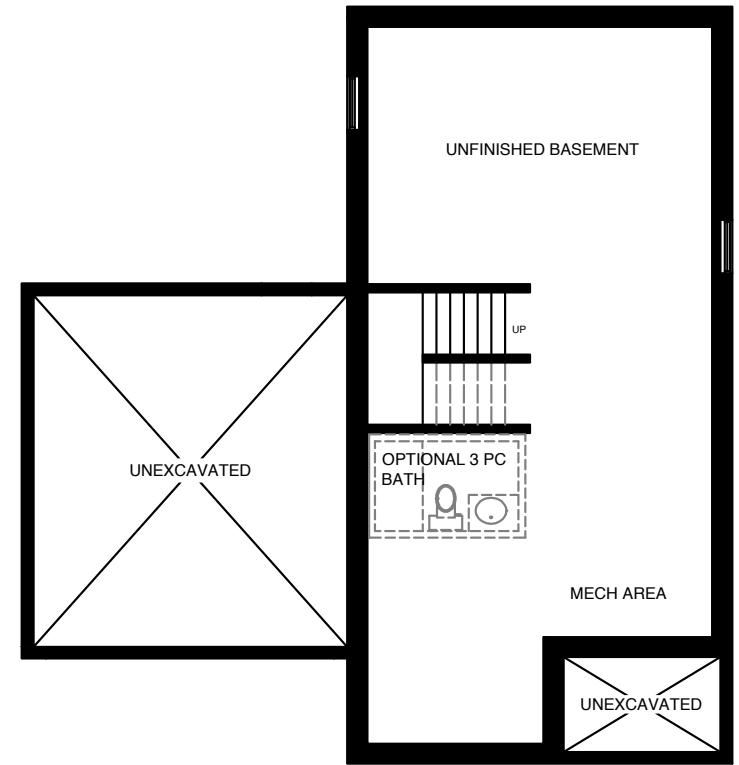

HERON 1785 SQ FT

3 Bedroom, 2.5 Bathroom

All illustrations are artist's concept. All plans and dimensions are approximate and subject to change without notice. Note that plans and room dimensions may vary according to elevation. E&O.E.

WEST MEADOWS

SECOND FLOOR

GROUND FLOOR

BASEMENT

HERON 1785 SQ FT

3 Bedroom, 2.5 Bathroom

All illustrations are artist's concept. All plans and dimensions are approximate and subject to change without notice. Note that plans and room dimensions may vary according to elevation. E&O.E.