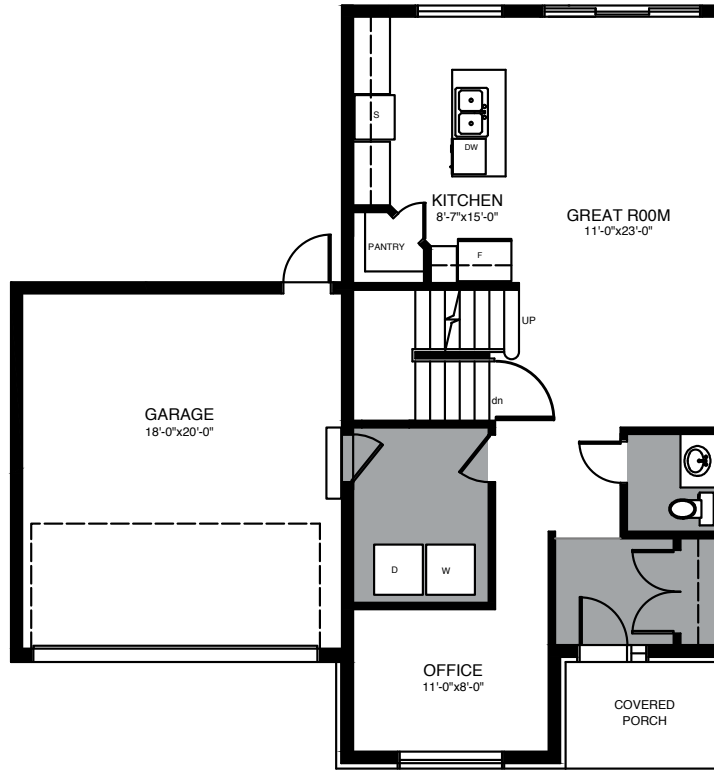

HERON 1785 SQ FT

3 Bedroom, 2.5 Bathroom

All illustrations are artist's concept. All plans and dimensions are approximate and subject to change without notice. Note that plans and room dimensions may vary according to elevation. E&O.E.

WEST MEADOWS

SECOND FLOOR

GROUND FLOOR

BASEMENT

HERON 1785 SQ FT

3 Bedroom, 2.5 Bathroom

All illustrations are artist's concept. All plans and dimensions are approximate and subject to change without notice. Note that plans and room dimensions may vary according to elevation. E&O.E.