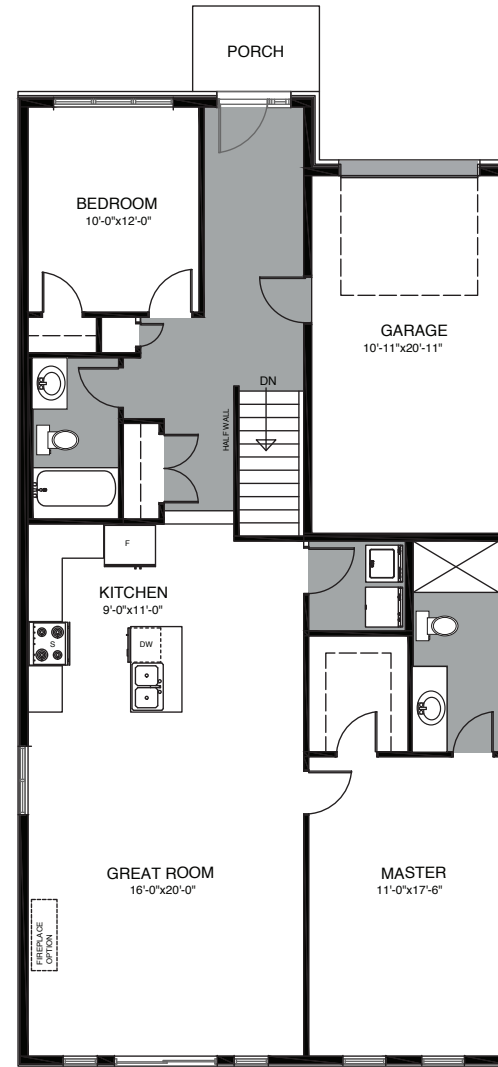

FRONT ELEVATION

HONEYSUCKLE

1310 SQ FT

2 Bedroom, 2 Bathroom

All illustrations are artist's concept. All plans and dimensions are approximate and subject to change without notice. Note that plans and room dimensions may vary according to elevation. E&O.E.

TALBOT
ON THE TRAIL

BASEMENT

GROUND FLOOR

HONEYSUCKLE 1310 SQ FT

2 Bedroom, 2 Bathroom

All illustrations are artist's concept. All plans and dimensions are approximate and subject to change without notice. Note that plans and room dimensions may vary according to elevation. E&O.E.