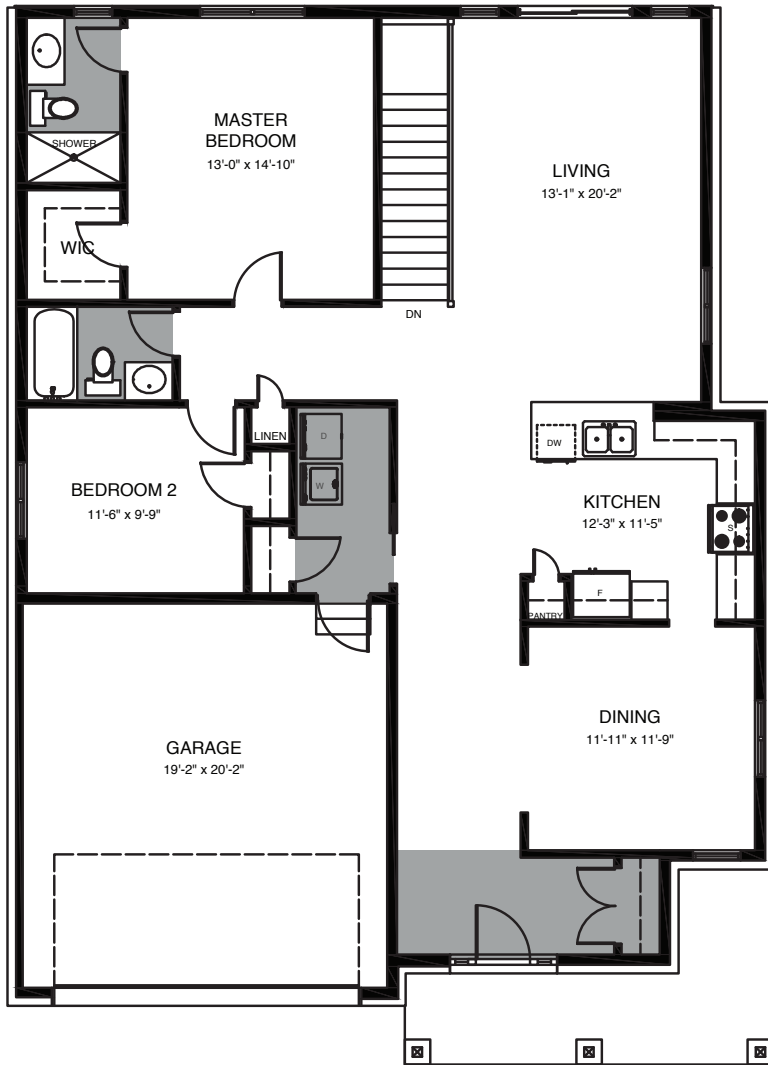

HUMMINGBIRD

1567 SQ FT

2 Bedroom, 2 Bathroom

All illustrations are artist's concept. All plans and dimensions are approximate and subject to change without notice. Note that plans and room dimensions may vary according to elevation. E&O.E.

WEST MEADOWS

HUMMINGBIRD 1567 SQ FT

2 Bedroom, 2 Bathroom

All illustrations are artist's concept. All plans and dimensions are approximate and subject to change without notice. Note that plans and room dimensions may vary according to elevation. E&O.E.