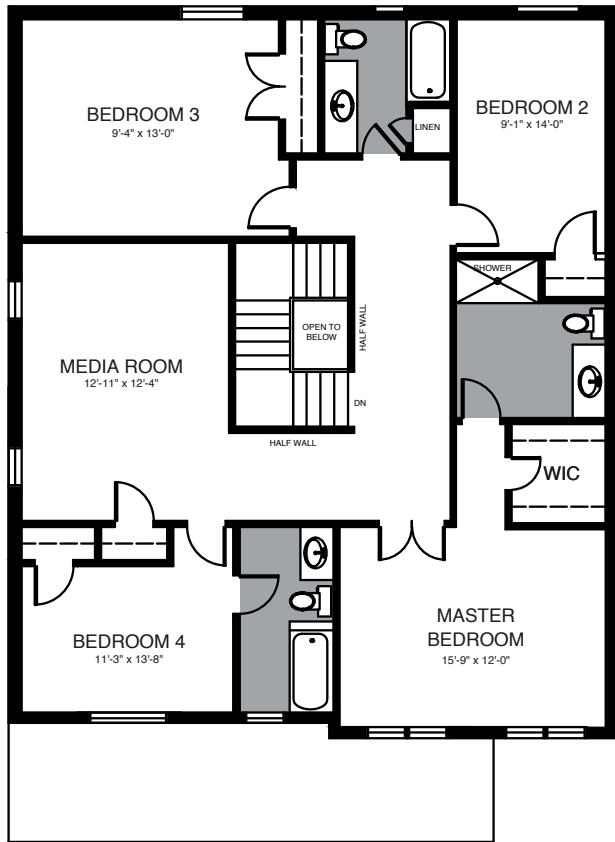

KINGFISHER

4 Bedroom, 3.5 Bathroom

3050 SQ FT

All illustrations are artist's concept. All plans and dimensions are approximate and subject to change without notice. Note that plans and room dimensions may vary according to elevation. E&O.E.

WEST MEADOWS

SECOND FLOOR

GROUND FLOOR

BASEMENT

KINGFISHER

4 Bedroom, 3.5 Bathroom

3050 SQ FT

All illustrations are artist's concept. All plans and dimensions are approximate and subject to change without notice. Note that plans and room dimensions may vary according to elevation. E&O.E.