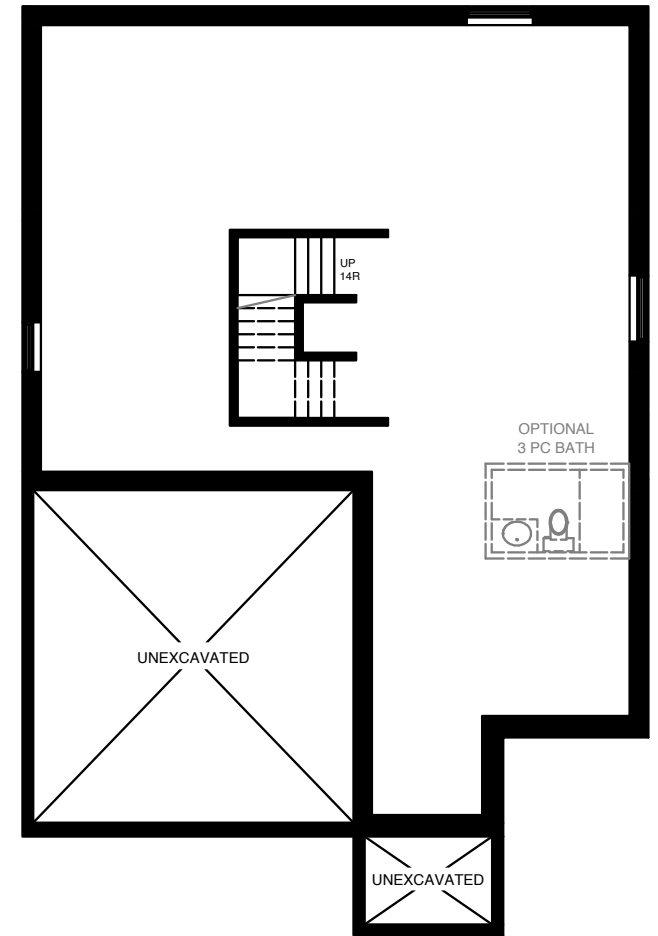

KINGFISHER

4 Bedroom, 3.5 Bathroom

3050 SQ FT

All illustrations are artist's concept. All plans and dimensions are approximate and subject to change without notice. Note that plans and room dimensions may vary according to elevation. E&O.E.

WEST MEADOWS

SECOND FLOOR

GROUND FLOOR

BASEMENT

KINGFISHER

4 Bedroom, 3.5 Bathroom

3050 SQ FT

All illustrations are artist's concept. All plans and dimensions are approximate and subject to change without notice. Note that plans and room dimensions may vary according to elevation. E&O.E.