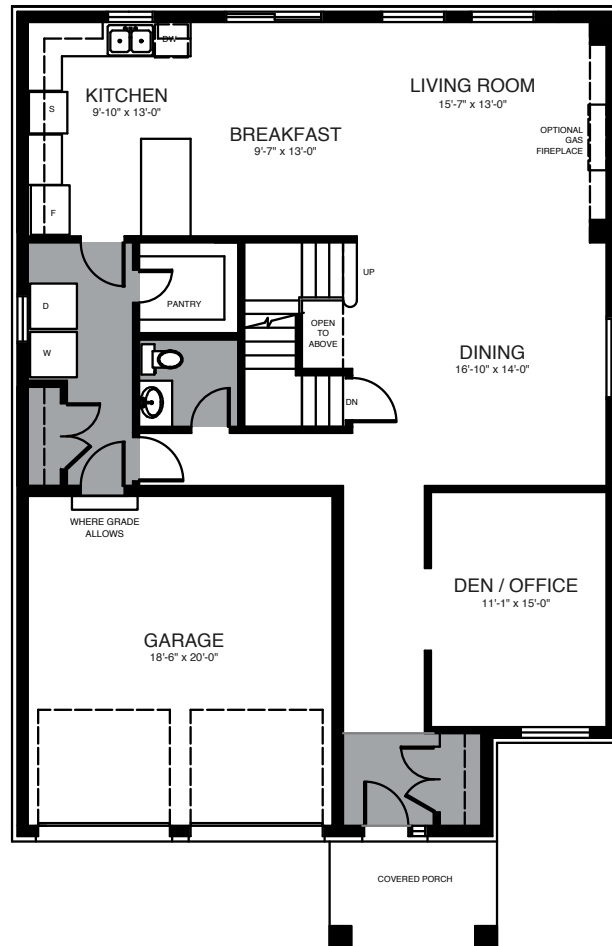

KINGFISHER

4 Bedroom, 3.5 Bathroom

3050 SQ FT

All illustrations are artist's concept. All plans and dimensions are approximate and subject to change without notice. Note that plans and room dimensions may vary according to elevation. E&O.E.

WEST MEADOWS

SECOND FLOOR

GROUND FLOOR

BASEMENT

KINGFISHER

4 Bedroom, 3.5 Bathroom

3050 SQ FT

All illustrations are artist's concept. All plans and dimensions are approximate and subject to change without notice. Note that plans and room dimensions may vary according to elevation. E&O.E.