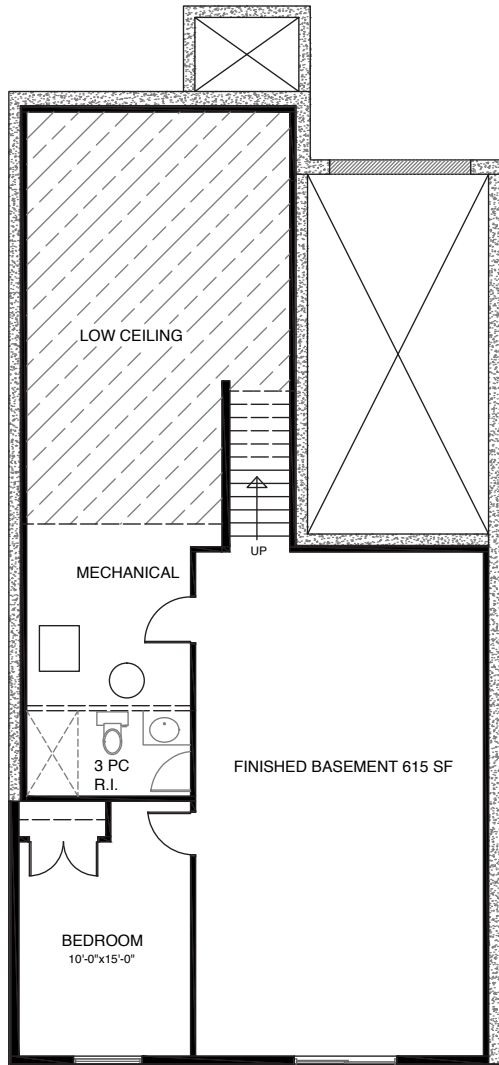

FRONT ELEVATION

**LILY** 1925 SQ FT (incl. 615 finished basement)  
3 Bedroom, 2 Bathroom

All illustrations are artist's concept. All plans and dimensions are approximate and subject to change without notice.  
Note that plans and room dimensions may vary according to elevation. E&O.E.

**TALBOT**  
ON THE TRAIL

**BASEMENT**

**GROUND FLOOR**

**LILY** 1925 SQ FT (incl. 615 finished basement)  
 3 Bedroom, 2 Bathroom

All illustrations are artist's concept. All plans and dimensions are approximate and subject to change without notice. Note that plans and room dimensions may vary according to elevation. E&O.E.