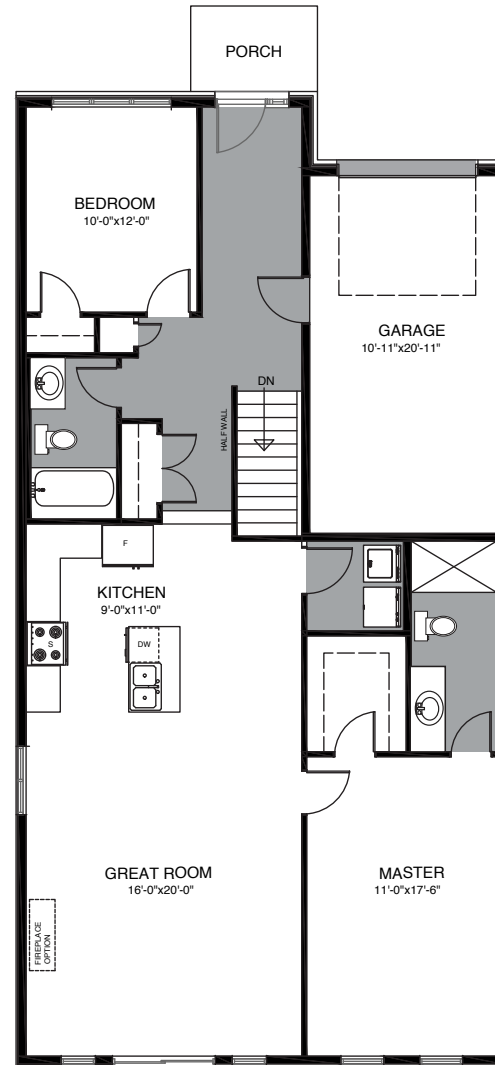

FRONT ELEVATION

**LILY** 1925 SQ FT (incl. 615 finished basement)  
3 Bedroom, 2 Bathroom

All illustrations are artist's concept. All plans and dimensions are approximate and subject to change without notice.  
Note that plans and room dimensions may vary according to elevation. E&O.E.

**TALBOT**  
ON THE TRAIL

**BASEMENT**

**GROUND FLOOR**

**LILY** 1925 SQ FT (incl. 615 finished basement)  
 3 Bedroom, 2 Bathroom

All illustrations are artist's concept. All plans and dimensions are approximate and subject to change without notice. Note that plans and room dimensions may vary according to elevation. E&O.E.