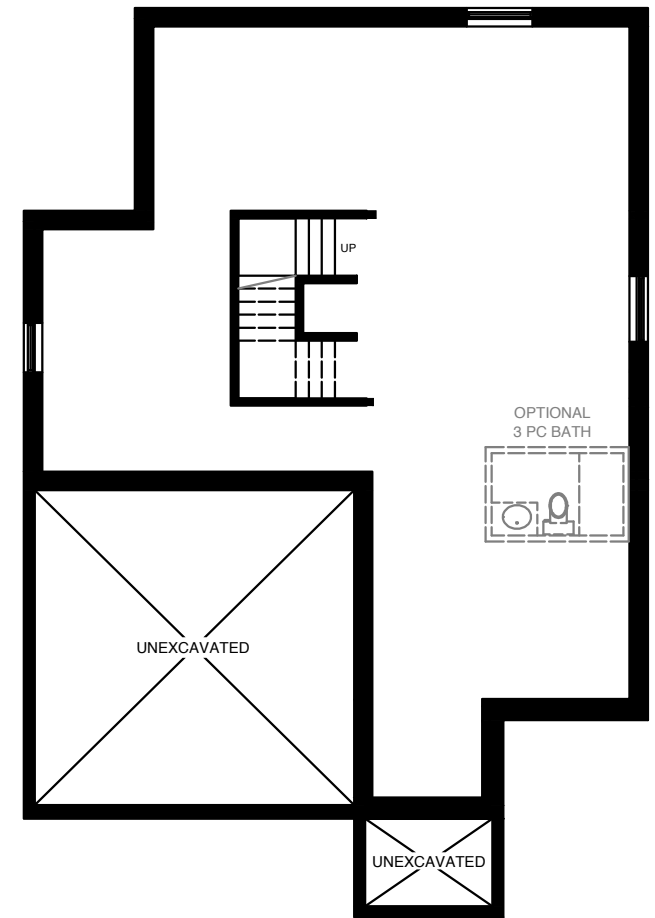

LOON 2800 SQ FT
4 Bedroom, 3.5 Bathroom

All illustrations are artist's concept. All plans and dimensions are approximate and subject to change without notice. Note that plans and room dimensions may vary according to elevation. E&O.E.

WEST MEADOWS

SECOND FLOOR

GROUND FLOOR

BASEMENT

LOON 2800 SQ FT
4 Bedroom, 3.5 Bathroom

All illustrations are artist's concept. All plans and dimensions are approximate and subject to change without notice. Note that plans and room dimensions may vary according to elevation. E&O.E.