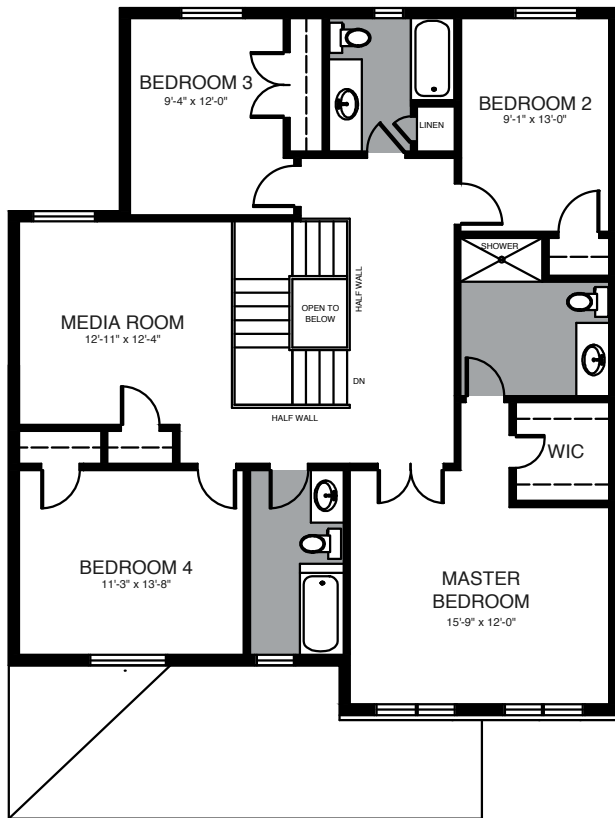

LOON 2800 SQ FT
4 Bedroom, 3.5 Bathroom

All illustrations are artist's concept. All plans and dimensions are approximate and subject to change without notice. Note that plans and room dimensions may vary according to elevation. E&O.E.

WEST MEADOWS

SECOND FLOOR

GROUND FLOOR

BASEMENT

LOON 2800 SQ FT
4 Bedroom, 3.5 Bathroom

All illustrations are artist's concept. All plans and dimensions are approximate and subject to change without notice. Note that plans and room dimensions may vary according to elevation. E&O.E.