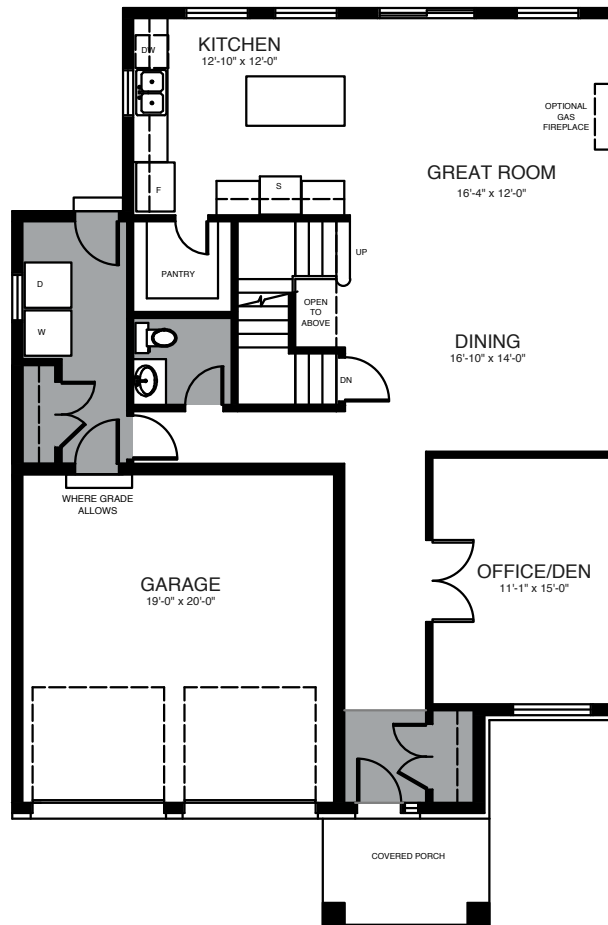

LOON 2800 SQ FT
4 Bedroom, 3.5 Bathroom

All illustrations are artist's concept. All plans and dimensions are approximate and subject to change without notice. Note that plans and room dimensions may vary according to elevation. E&O.E.

WEST MEADOWS

SECOND FLOOR

GROUND FLOOR

BASEMENT

LOON 2800 SQ FT
4 Bedroom, 3.5 Bathroom

All illustrations are artist's concept. All plans and dimensions are approximate and subject to change without notice. Note that plans and room dimensions may vary according to elevation. E&O.E.