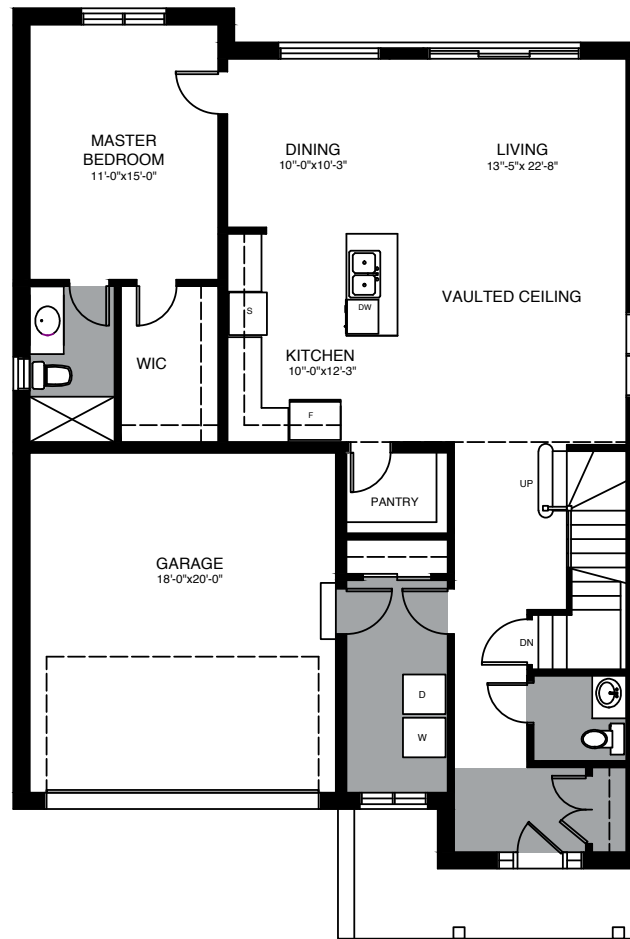

ROBIN 2197 SQ FT
3 Bedroom, 2.5 Bathroom

All illustrations are artist's concept. All plans and dimensions are approximate and subject to change without notice. Note that plans and room dimensions may vary according to elevation. E&O.E.

WEST MEADOWS

BASEMENT

GROUND FLOOR

SECOND FLOOR

ROBIN 2197 SQ FT
3 Bedroom, 2.5 Bathroom

All illustrations are artist's concept. All plans and dimensions are approximate and subject to change without notice. Note that plans and room dimensions may vary according to elevation. E&O.E.