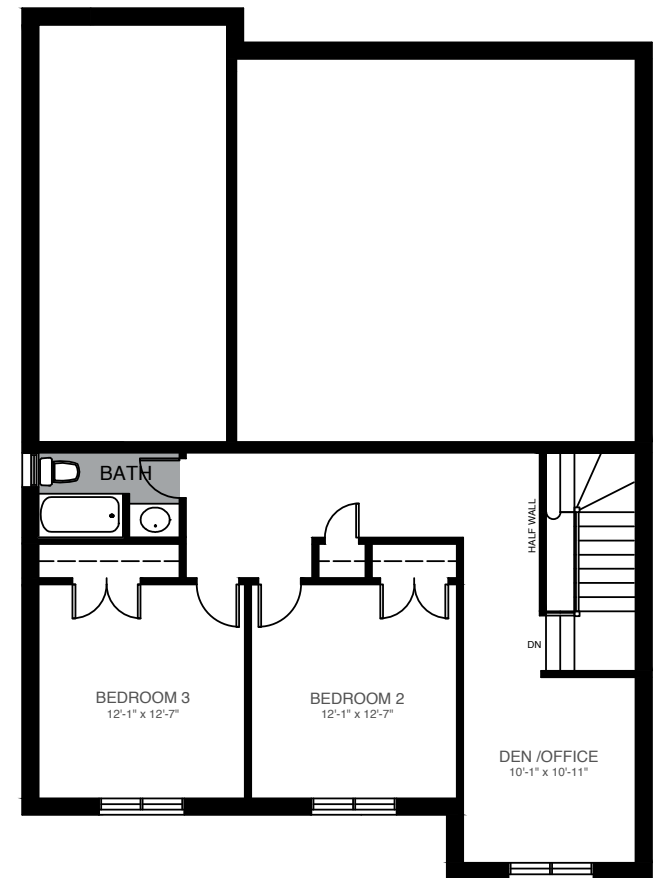

ROBIN 2197 SQ FT
3 Bedroom, 2.5 Bathroom

All illustrations are artist's concept. All plans and dimensions are approximate and subject to change without notice. Note that plans and room dimensions may vary according to elevation. E&O.E.

WEST MEADOWS

BASEMENT

GROUND FLOOR

SECOND FLOOR

ROBIN 2197 SQ FT
3 Bedroom, 2.5 Bathroom

All illustrations are artist's concept. All plans and dimensions are approximate and subject to change without notice. Note that plans and room dimensions may vary according to elevation. E&O.E.