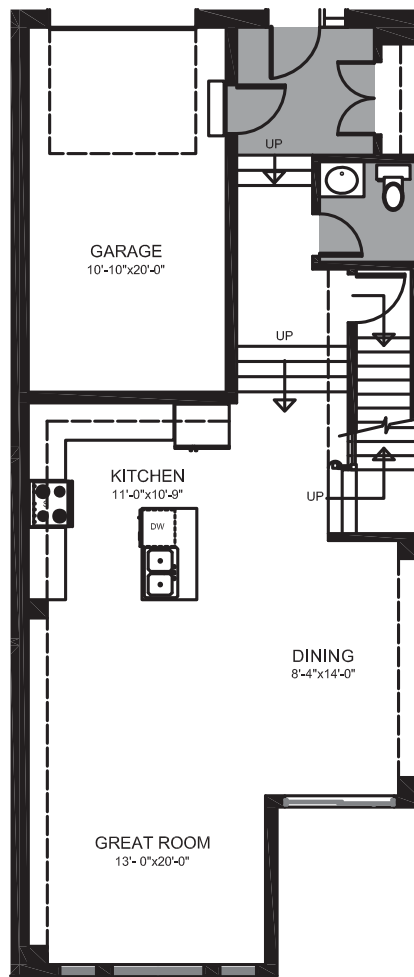

SANDPIPER

3 Bedroom, 2.5 Bathroom

1795 SQ FT

All illustrations are artist's concept. All plans and dimensions are approximate and subject to change without notice. Note that plans and room dimensions may vary according to elevation. E&O.E.

WEST MEADOWS

BASEMENT

GROUND FLOOR

SECOND FLOOR

SANDPIPER

3 Bedroom, 2.5 Bathroom

1795 SQ FT

All illustrations are artist's concept. All plans and dimensions are approximate and subject to change without notice. Note that plans and room dimensions may vary according to elevation. E&O.E.