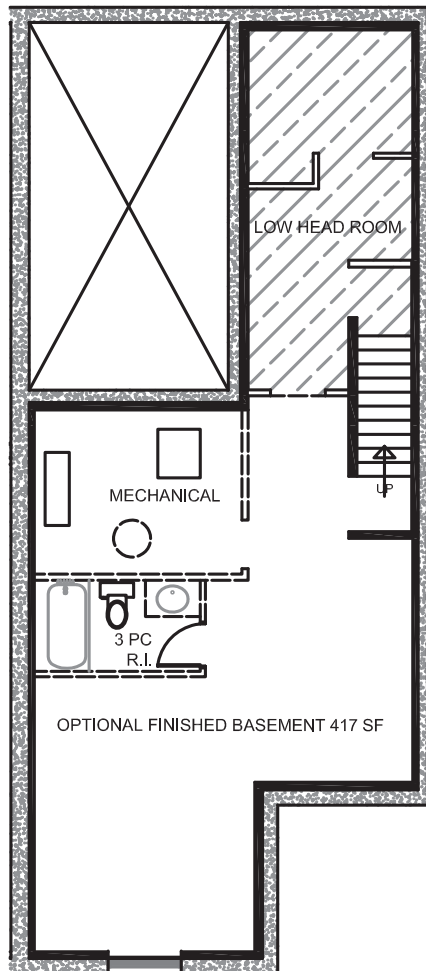

SANDPIPER

3 Bedroom, 2.5 Bathroom

1795 SQ FT

All illustrations are artist's concept. All plans and dimensions are approximate and subject to change without notice. Note that plans and room dimensions may vary according to elevation. E&O.E.

WEST MEADOWS

BASEMENT

GROUND FLOOR

SECOND FLOOR

SANDPIPER

3 Bedroom, 2.5 Bathroom

1795 SQ FT

All illustrations are artist's concept. All plans and dimensions are approximate and subject to change without notice. Note that plans and room dimensions may vary according to elevation. E&O.E.