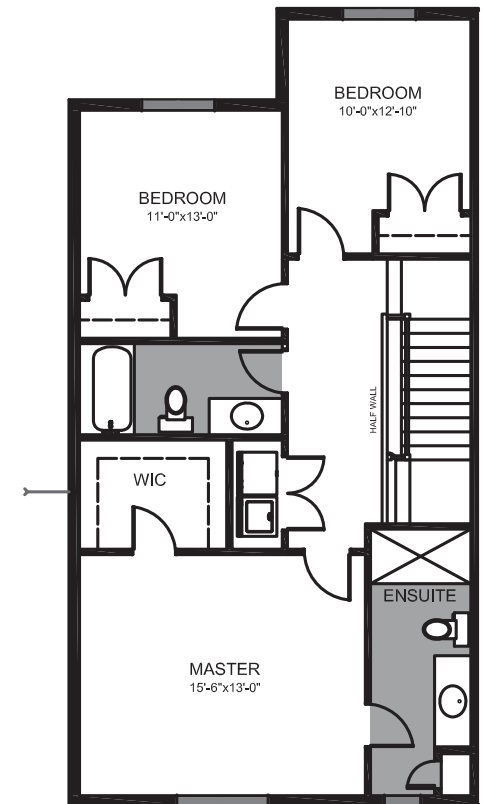

SANDPIPER

3 Bedroom, 2.5 Bathroom

1795 SQ FT

All illustrations are artist's concept. All plans and dimensions are approximate and subject to change without notice. Note that plans and room dimensions may vary according to elevation. E&O.E.

WEST MEADOWS

BASEMENT

GROUND FLOOR

SECOND FLOOR

SANDPIPER

3 Bedroom, 2.5 Bathroom

1795 SQ FT

All illustrations are artist's concept. All plans and dimensions are approximate and subject to change without notice. Note that plans and room dimensions may vary according to elevation. E&O.E.