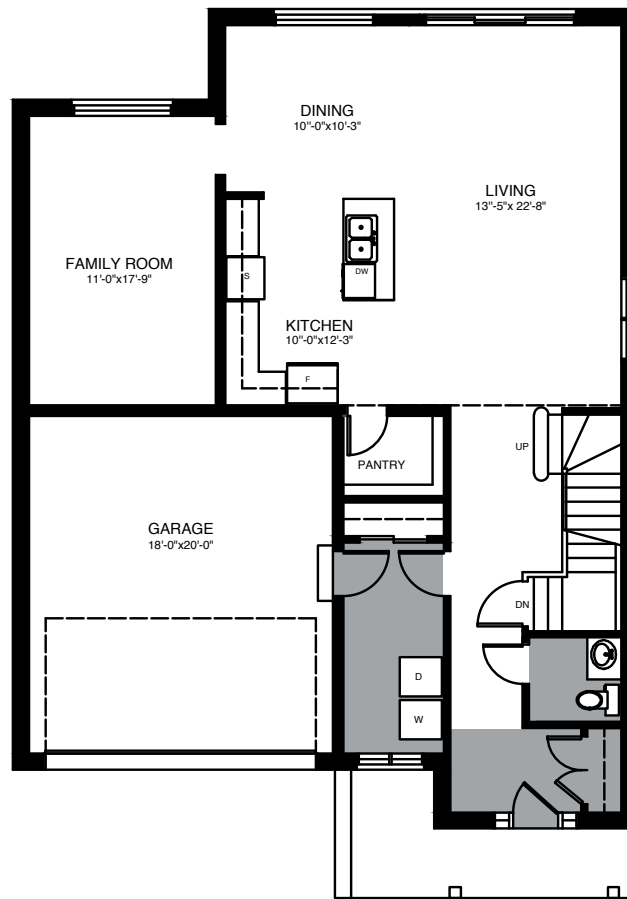

SPARROW

4 Bedroom, 2.5 Bathroom

2500 SQ FT

All illustrations are artist's concept. All plans and dimensions are approximate and subject to change without notice. Note that plans and room dimensions may vary according to elevation. E&O.E.

WEST MEADOWS

BASEMENT

GROUND FLOOR

SECOND FLOOR

SPARROW

4 Bedroom, 2.5 Bathroom

2500 SQ FT

All illustrations are artist's concept. All plans and dimensions are approximate and subject to change without notice. Note that plans and room dimensions may vary according to elevation. E&O.E.