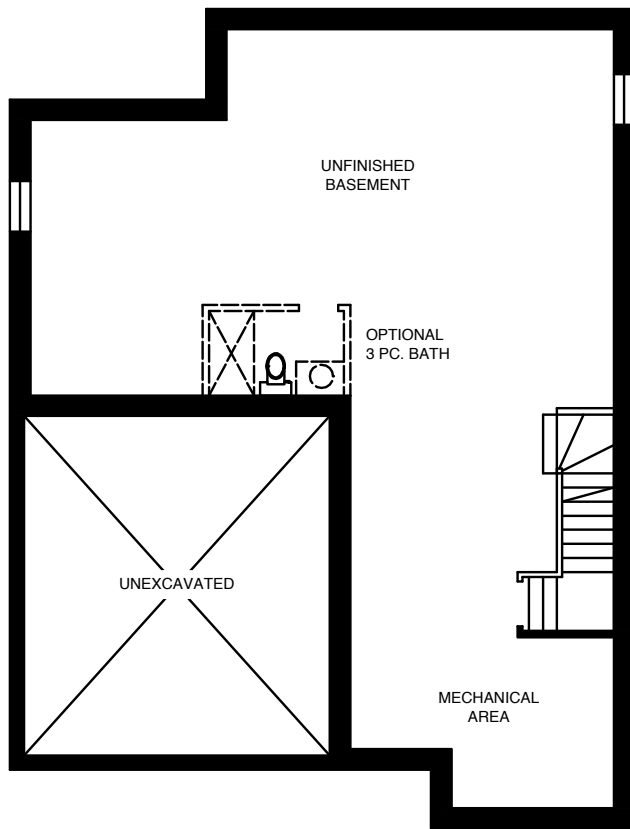

SPARROW

4 Bedroom, 2.5 Bathroom

2500 SQ FT

All illustrations are artist's concept. All plans and dimensions are approximate and subject to change without notice. Note that plans and room dimensions may vary according to elevation. E&O.E.

WEST MEADOWS

BASEMENT

GROUND FLOOR

SECOND FLOOR

SPARROW

4 Bedroom, 2.5 Bathroom

2500 SQ FT

All illustrations are artist's concept. All plans and dimensions are approximate and subject to change without notice. Note that plans and room dimensions may vary according to elevation. E&O.E.