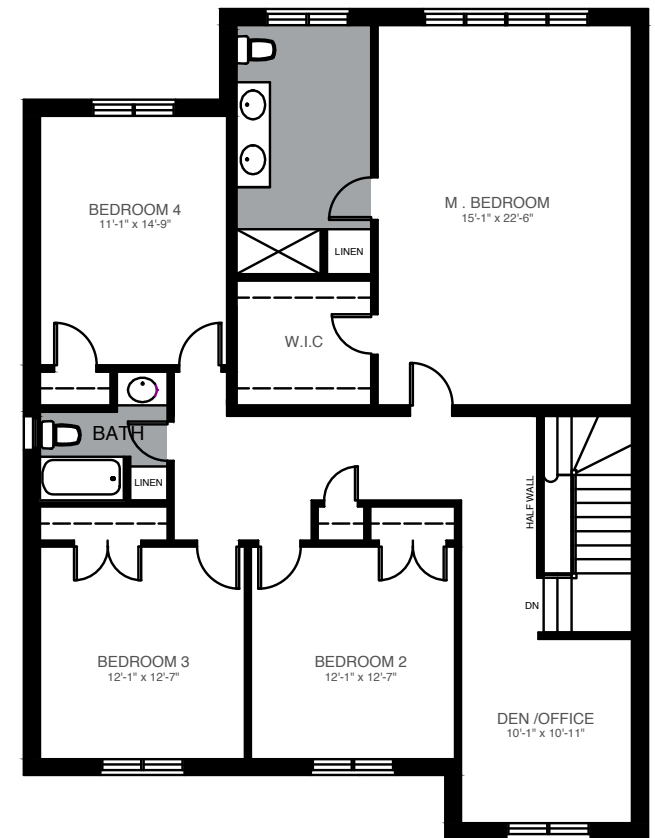

SPARROW

4 Bedroom, 2.5 Bathroom

2500 SQ FT

All illustrations are artist's concept. All plans and dimensions are approximate and subject to change without notice. Note that plans and room dimensions may vary according to elevation. E&O.E.

WEST MEADOWS

BASEMENT

GROUND FLOOR

SECOND FLOOR

SPARROW

4 Bedroom, 2.5 Bathroom

2500 SQ FT

All illustrations are artist's concept. All plans and dimensions are approximate and subject to change without notice. Note that plans and room dimensions may vary according to elevation. E&O.E.