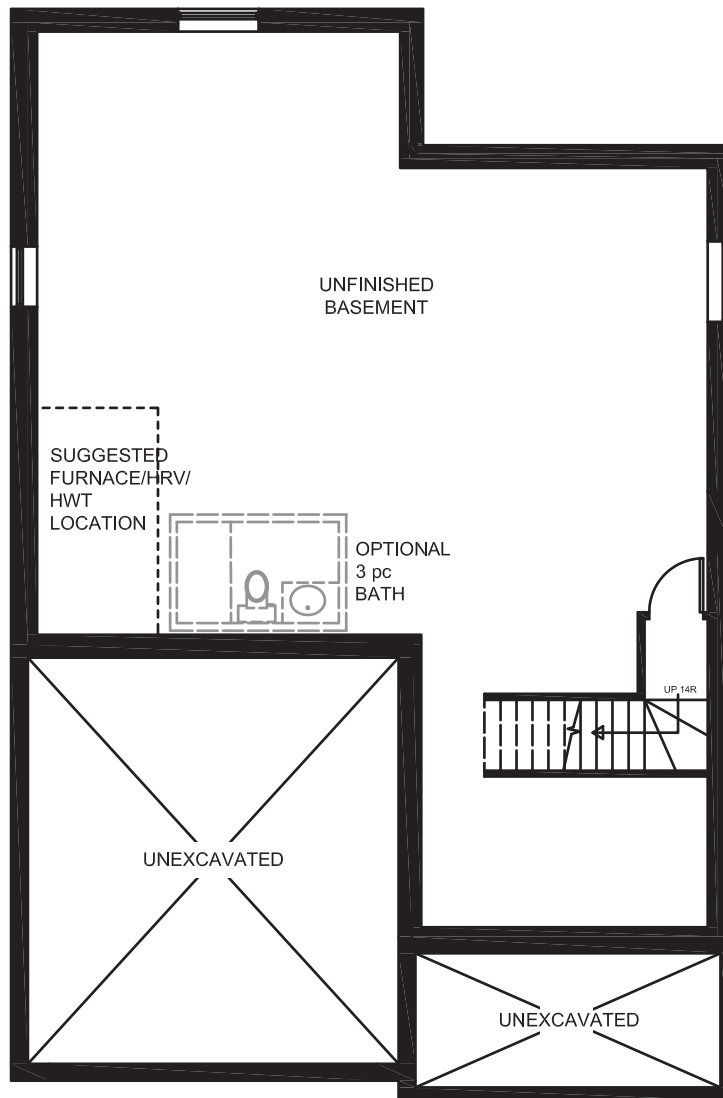

SWAN 1252 SQ FT
2 Bedroom, 2 Bathroom

All illustrations are artist's concept. All plans and dimensions are approximate and subject to change without notice.
Note that plans and room dimensions may vary according to elevation. E&O.E.

WEST MEADOWS

SWAN

1252 SQ FT
2 Bedroom, 2 Bathroom

All illustrations are artist's concept. All plans and dimensions are approximate and subject to change without notice. Note that plans and room dimensions may vary according to elevation. E&O.E.