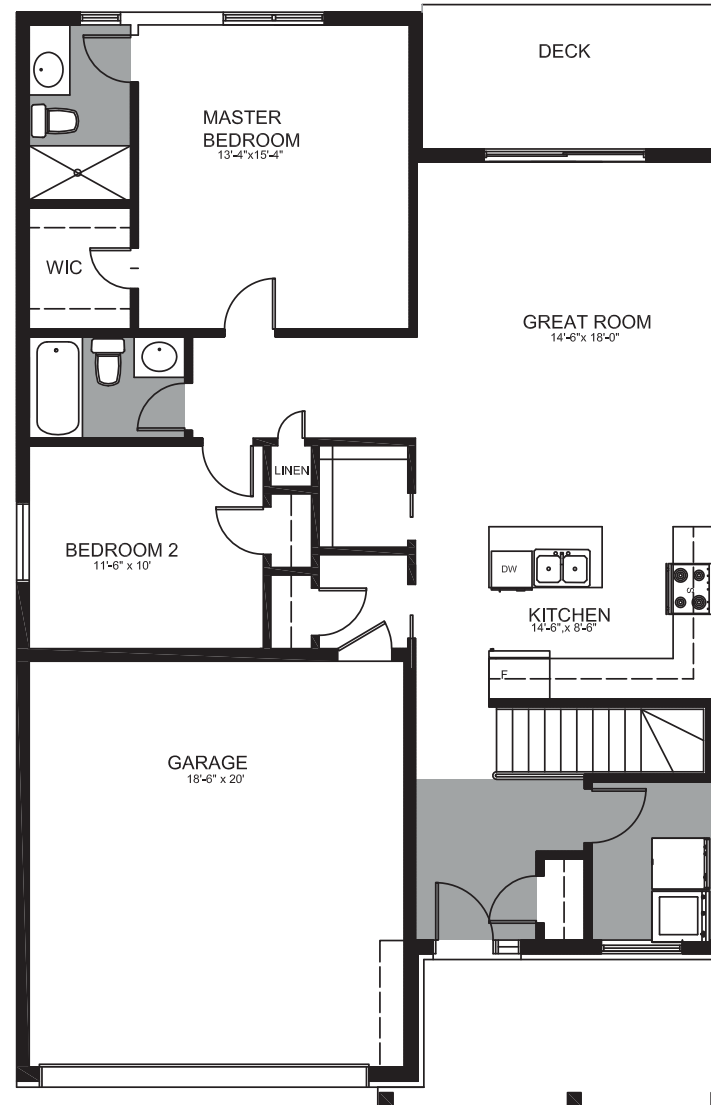

SWAN 1252 SQ FT
2 Bedroom, 2 Bathroom

All illustrations are artist's concept. All plans and dimensions are approximate and subject to change without notice.
Note that plans and room dimensions may vary according to elevation. E&O.E.

WEST MEADOWS

SWAN

1252 SQ FT
2 Bedroom, 2 Bathroom

All illustrations are artist's concept. All plans and dimensions are approximate and subject to change without notice. Note that plans and room dimensions may vary according to elevation. E&O.E.