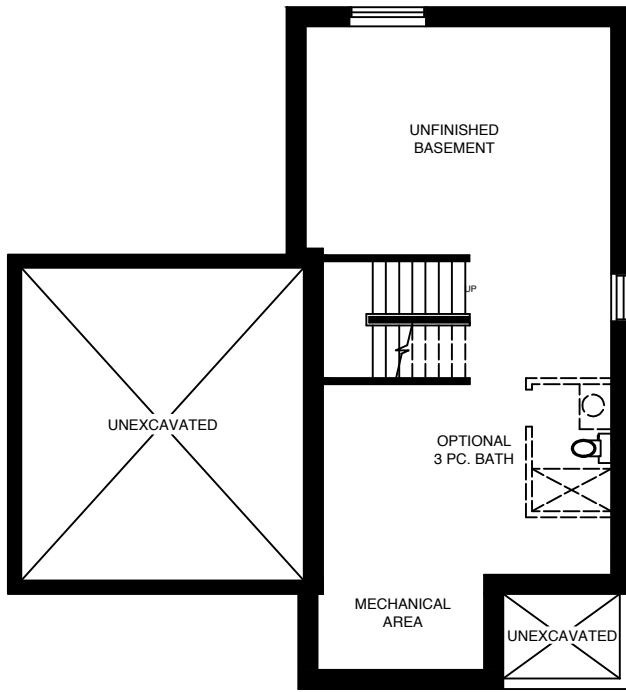

# WARBLER

4 Bedroom, 2.5 Bathroom

1924 SQ FT

All illustrations are artist's concept. All plans and dimensions are approximate and subject to change without notice. Note that plans and room dimensions may vary according to elevation. E&O.E.

WEST MEADOWS

**BASEMENT**

**GROUND FLOOR**

**SECOND FLOOR**

**WARBLER**  
4 Bedroom, 2.5 Bathroom

1924 SQ FT

All illustrations are artist's concept. All plans and dimensions are approximate and subject to change without notice. Note that plans and room dimensions may vary according to elevation. E&O.E.