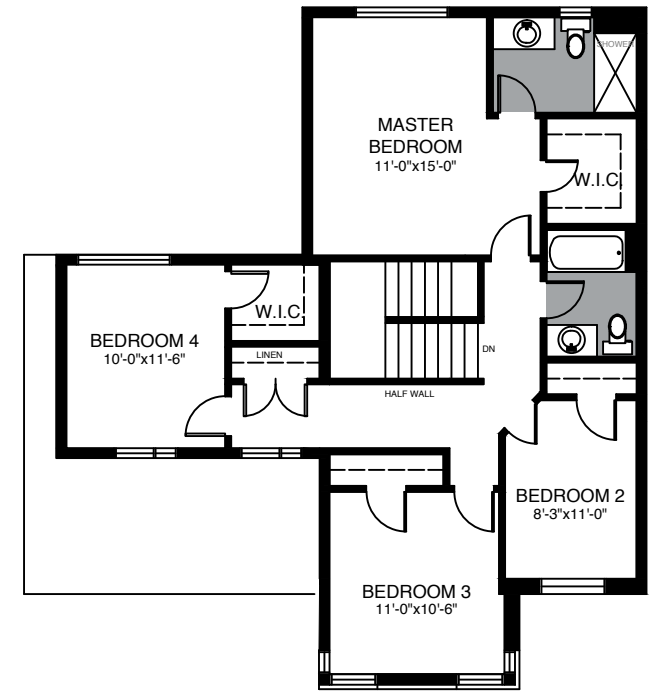

# WARBLER

4 Bedroom, 2.5 Bathroom

1924 SQ FT

All illustrations are artist's concept. All plans and dimensions are approximate and subject to change without notice. Note that plans and room dimensions may vary according to elevation. E&O.E.

WEST MEADOWS

**BASEMENT**

**GROUND FLOOR**

**SECOND FLOOR**

**WARBLER**  
4 Bedroom, 2.5 Bathroom

1924 SQ FT

All illustrations are artist's concept. All plans and dimensions are approximate and subject to change without notice. Note that plans and room dimensions may vary according to elevation. E&O.E.