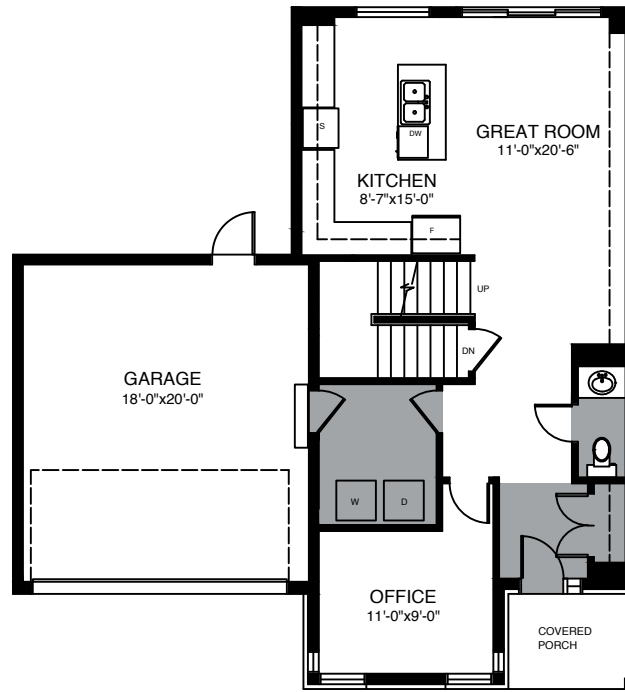

# WARBLER

4 Bedroom, 2.5 Bathroom

1924 SQ FT

All illustrations are artist's concept. All plans and dimensions are approximate and subject to change without notice. Note that plans and room dimensions may vary according to elevation. E&O.E.

WEST MEADOWS

**BASEMENT**

**GROUND FLOOR**

**SECOND FLOOR**

**WARBLER**  
4 Bedroom, 2.5 Bathroom

1924 SQ FT

All illustrations are artist's concept. All plans and dimensions are approximate and subject to change without notice. Note that plans and room dimensions may vary according to elevation. E&O.E.