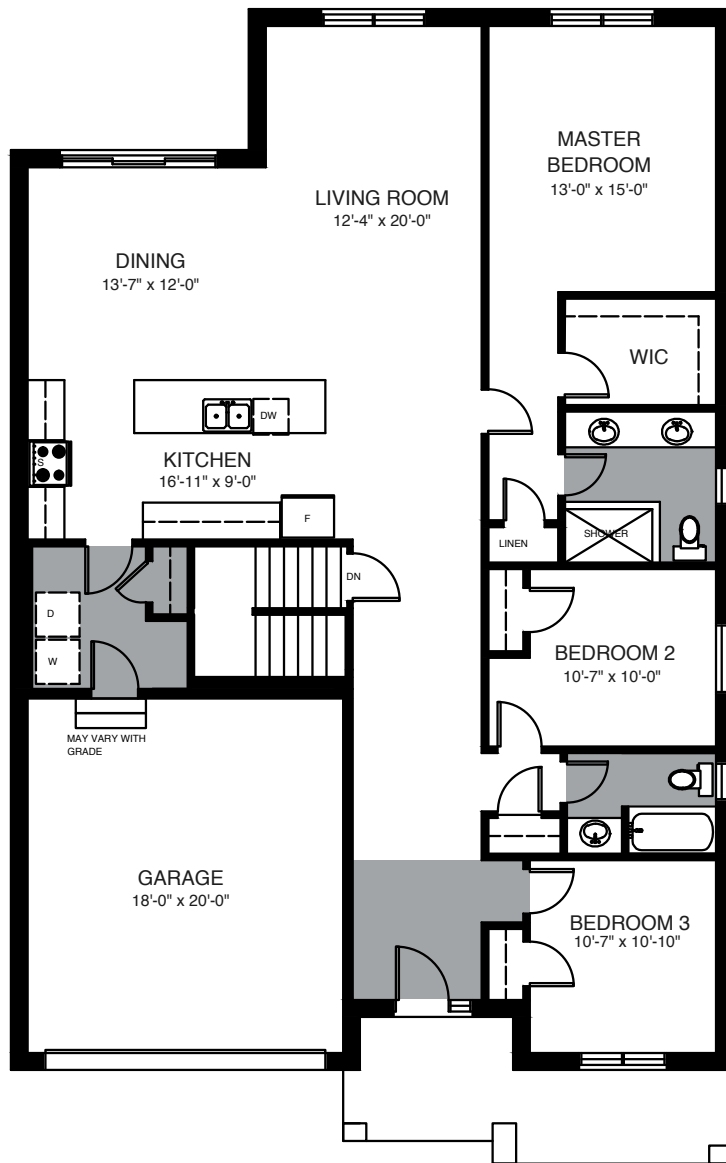

WREN 1930 SQ FT
3 Bedroom, 2 Bathroom

All illustrations are artist's concept. All plans and dimensions are approximate and subject to change without notice.
Note that plans and room dimensions may vary according to elevation. E&O.E.

WEST MEADOWS

WREN

1930 SQ FT
3 Bedroom, 2 Bathroom

All illustrations are artist's concept. All plans and dimensions are approximate and subject to change without notice. Note that plans and room dimensions may vary according to elevation. E&O.E.