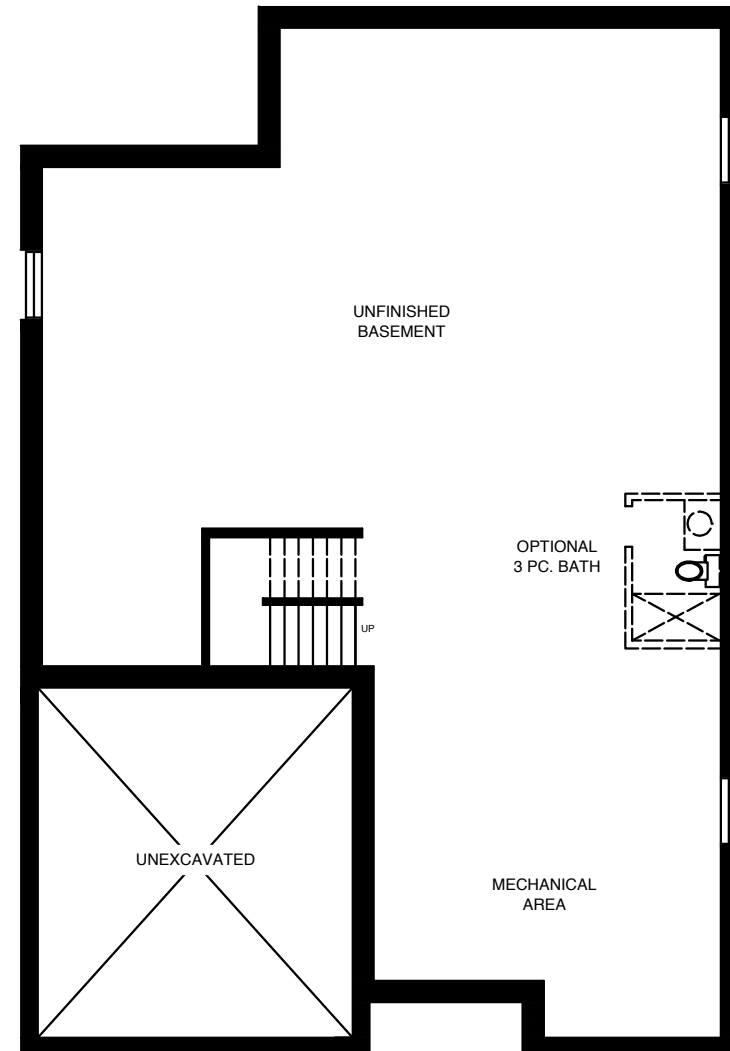

WREN 1930 SQ FT
3 Bedroom, 2 Bathroom

All illustrations are artist's concept. All plans and dimensions are approximate and subject to change without notice.
Note that plans and room dimensions may vary according to elevation. E&O.E.

WEST MEADOWS

WREN

1930 SQ FT
3 Bedroom, 2 Bathroom

All illustrations are artist's concept. All plans and dimensions are approximate and subject to change without notice. Note that plans and room dimensions may vary according to elevation. E&O.E.