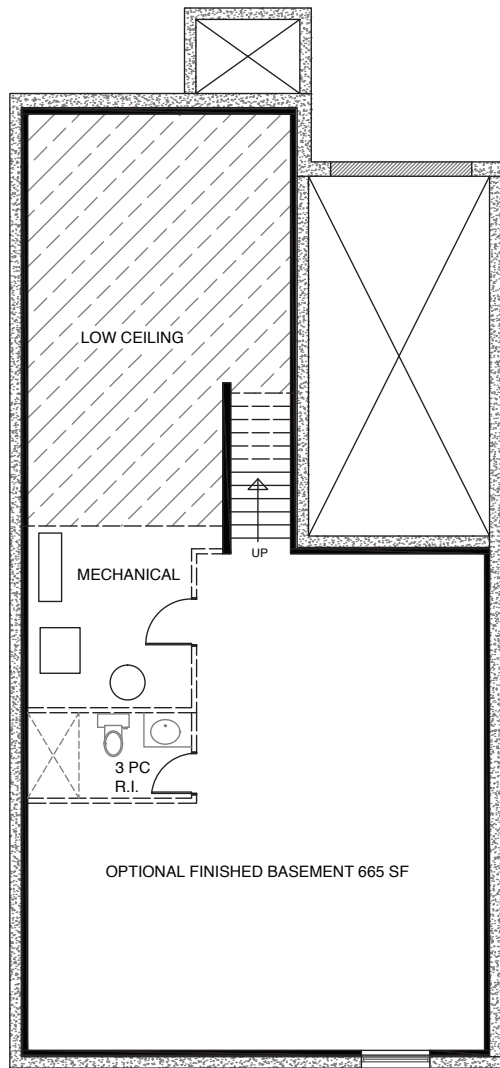

FRONT ELEVATION

**HAWK** 1310 SQ FT  
2 Bedroom, 2 Bathroom

All illustrations are artist's concept. All plans and dimensions are approximate and subject to change without notice.  
Note that plans and room dimensions may vary according to elevation. E&O.E.

WEST MEADOWS

BASEMENT

GROUND FLOOR

**HAWK** 1310 SQ FT  
2 Bedroom, 2 Bathroom

All illustrations are artist's concept. All plans and dimensions are approximate and subject to change without notice. Note that plans and room dimensions may vary according to elevation. E&O.E.