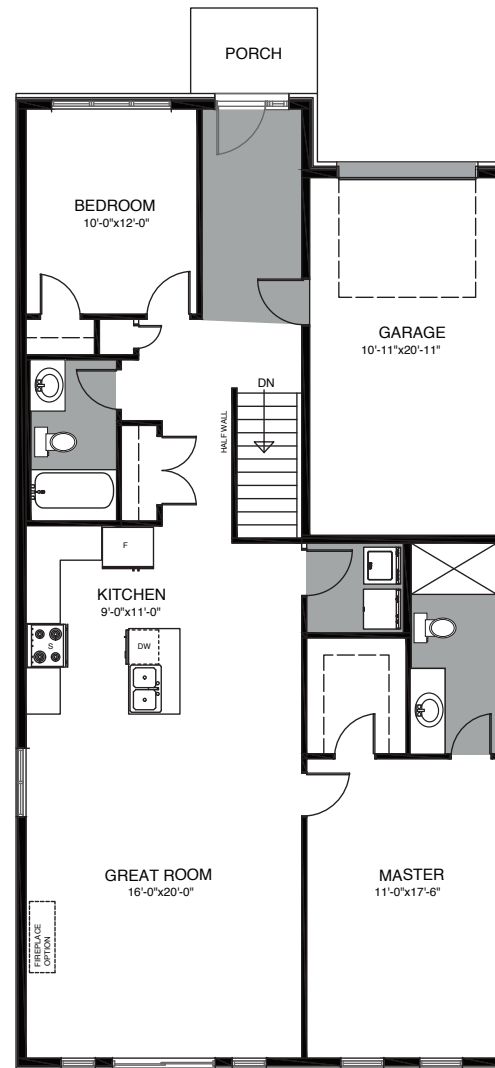

FRONT ELEVATION

**HAWK** 1310 SQ FT  
2 Bedroom, 2 Bathroom

All illustrations are artist's concept. All plans and dimensions are approximate and subject to change without notice.  
Note that plans and room dimensions may vary according to elevation. E&O.E.

WEST MEADOWS

BASEMENT

GROUND FLOOR

**HAWK** 1310 SQ FT  
2 Bedroom, 2 Bathroom

All illustrations are artist's concept. All plans and dimensions are approximate and subject to change without notice. Note that plans and room dimensions may vary according to elevation. E&O.E.